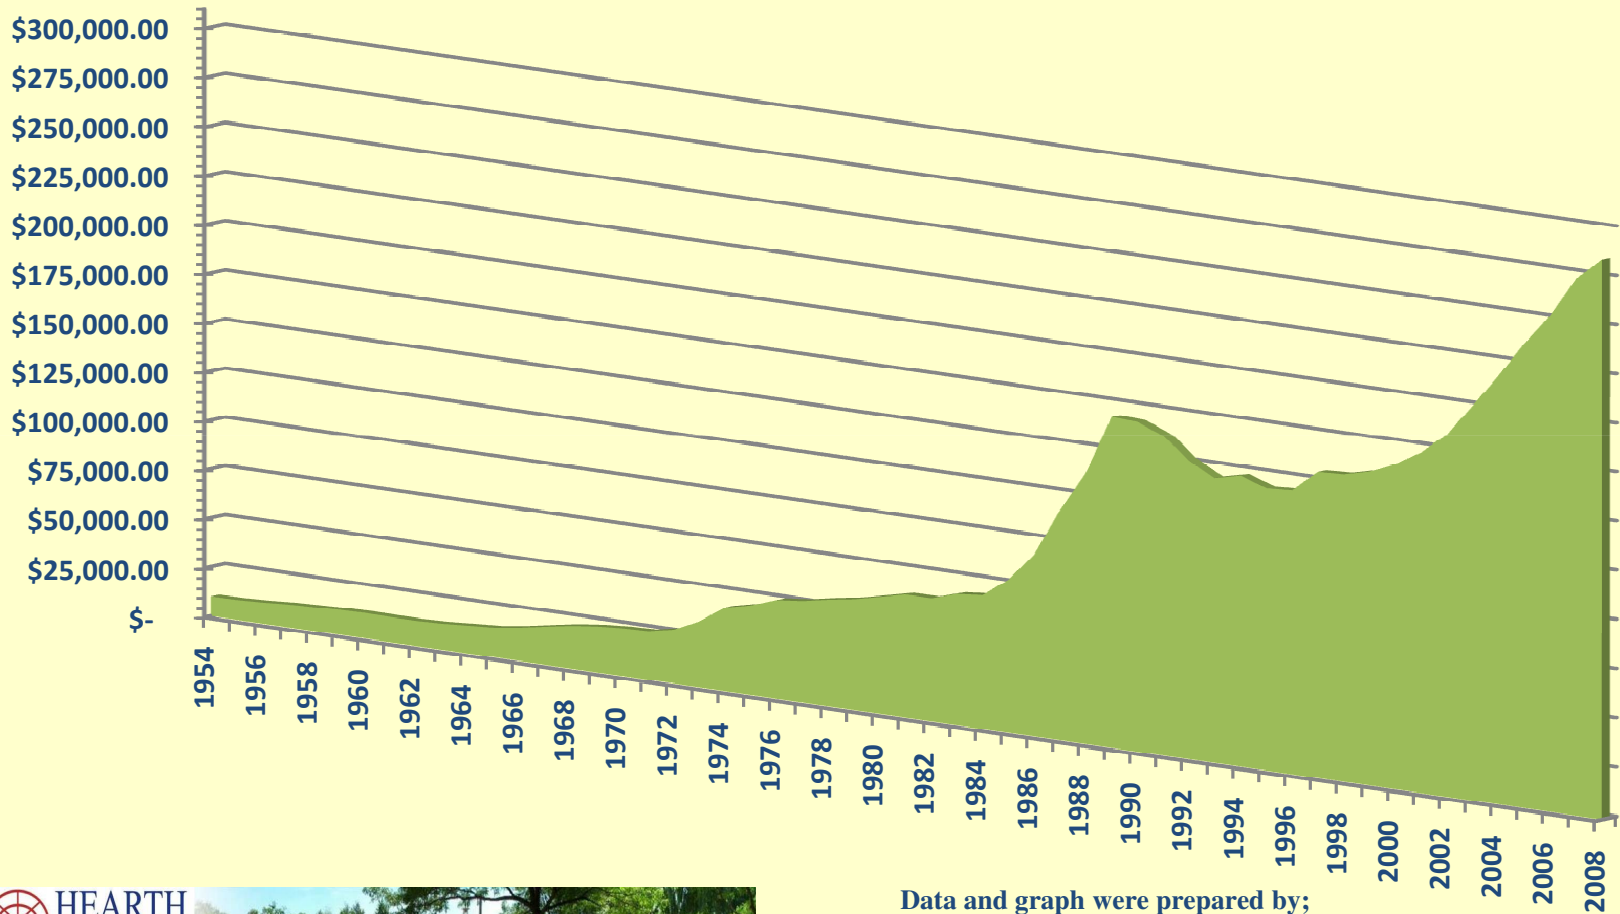

History Chart of Real Estate Average price 1954 - 2008

As per MLS® information provided by the REALTORS® ASSOCIATION OF HAMILTON-BURLINGTON

Data and graph were prepared by;
Tamer E. Fahmi, Broker of Record/ Owner
Hearth & Home Realty Inc., Brokerage (905) 333-5000
E-Mail: Tamer@TamerFahmi.com